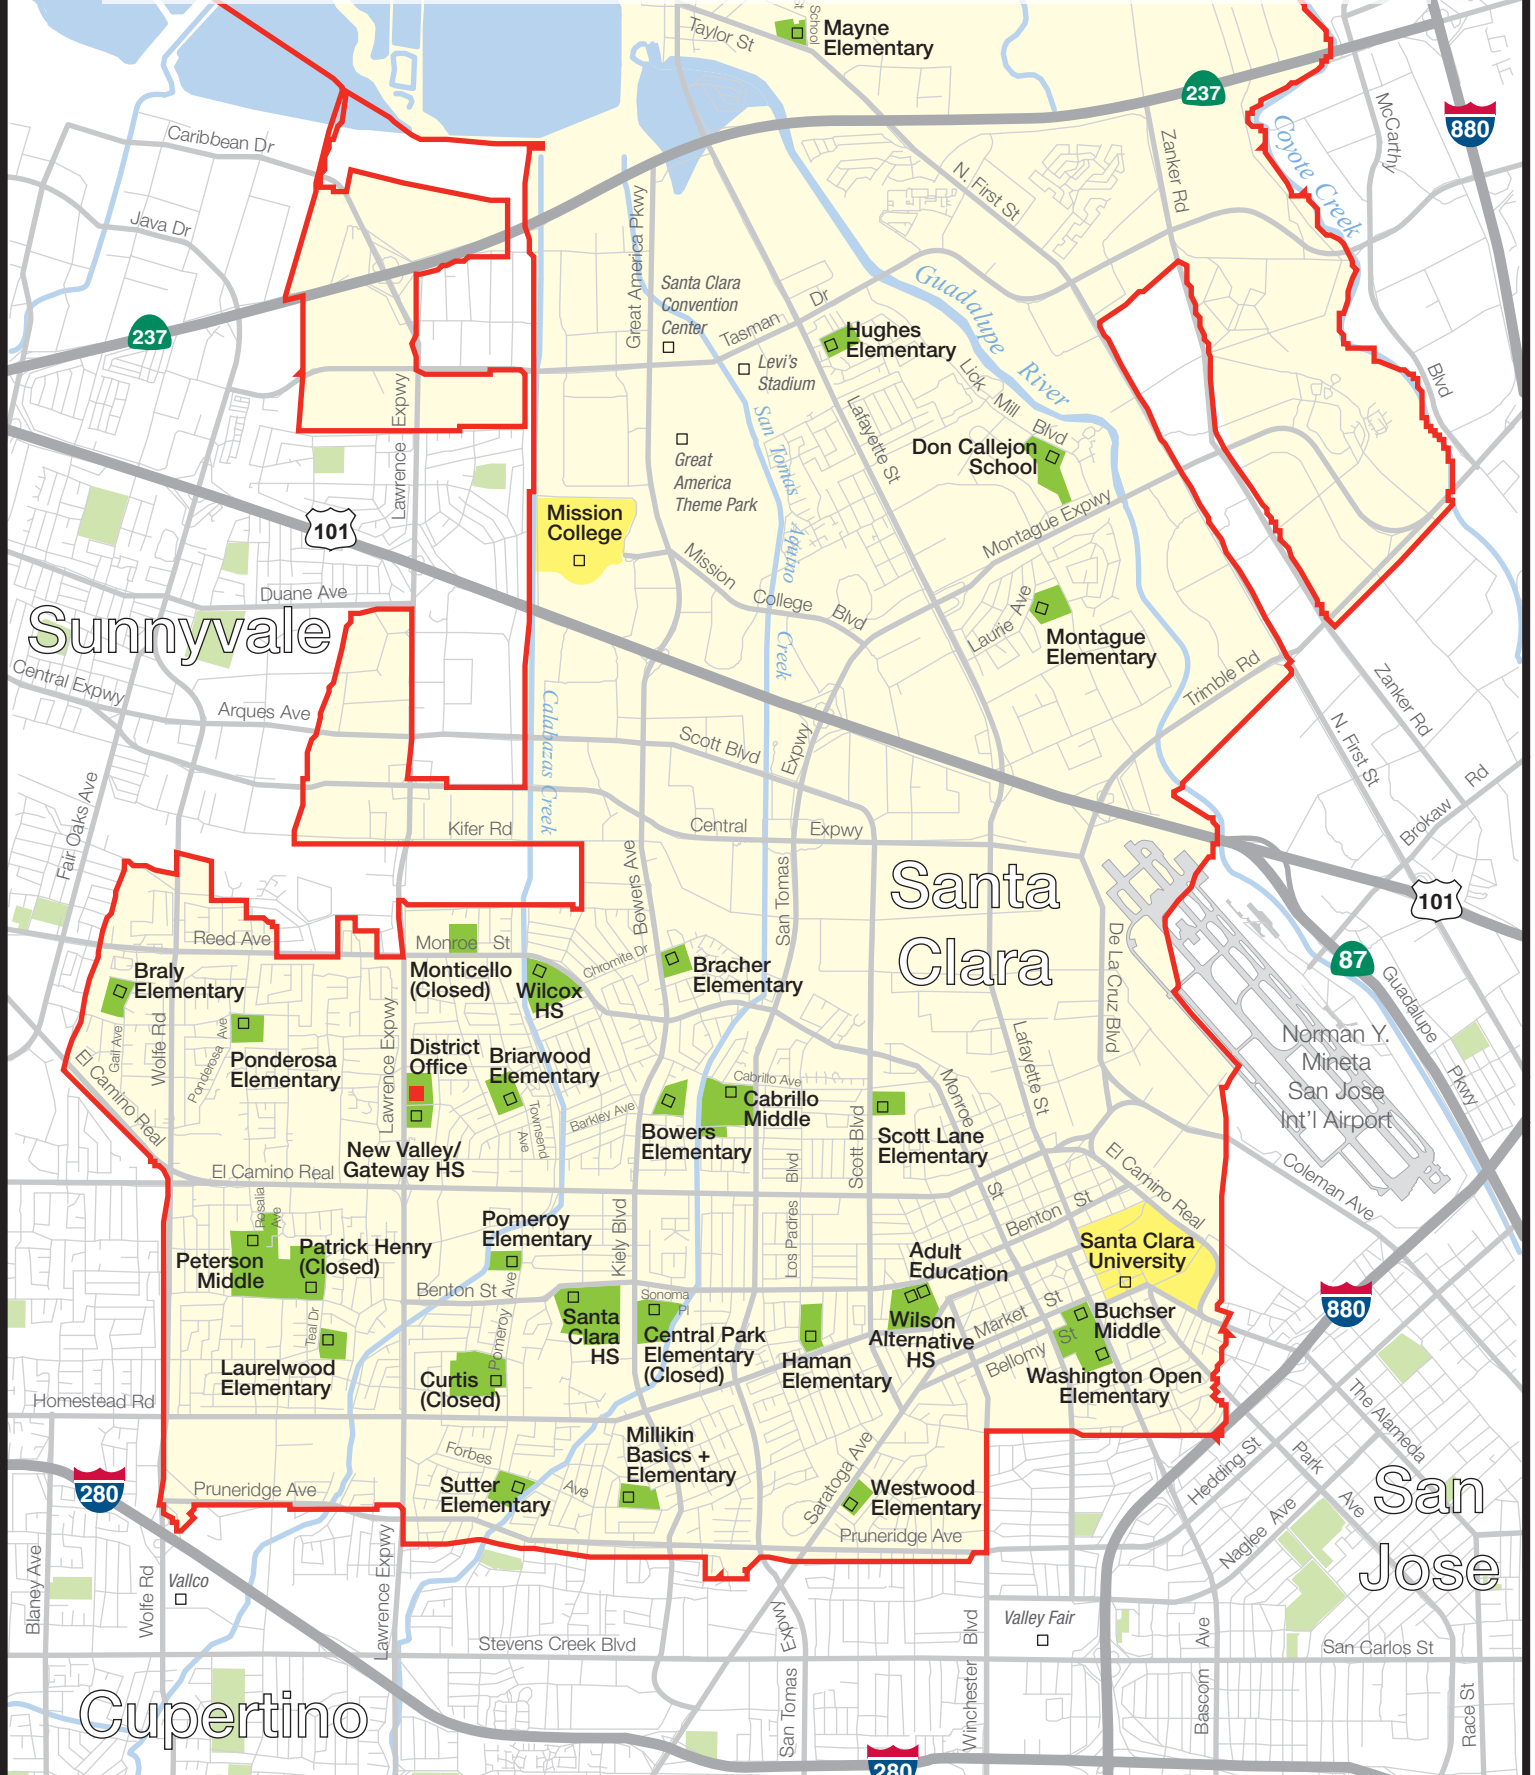

Santa Clara Unified School District

1889 Lawrence Road, Santa Clara 95051 • (408) 423-2000 • www.santaclarausd.org

Sunnyvale

Santa Clara

San Jose

Cupertino